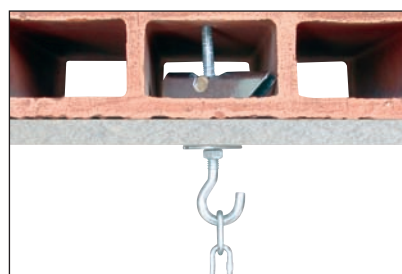

AM Metal gravity anchor / *Cheville basculante*

- cell like clay brick / *brique creuse*
- hollow dense aggregate block / *bloc creux béton*
- hollow light aggregate block / *bloc creux Leca*
- plasterboard / *carton-plâtre*
- panels and sheets / *panneaux et plaque*

Threaded bar
white zinc plated

Code	Hole Trou Ø	Threaded bar Tige filetée	Washer Rondelle Ø	Box q.ty Boîte de	Pkg. Cond.
76115b06095	18	M6x95	30	50	500
76115b08100	20	M8x100	30	20	200